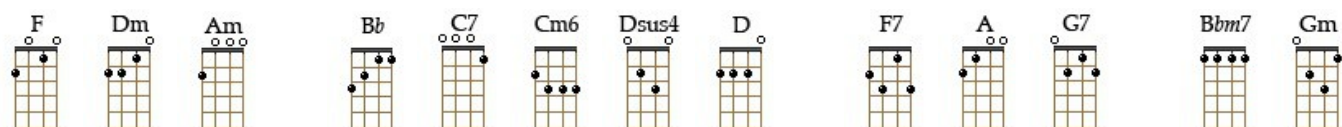

Sleeping By Myself - Pearl Jam / Eddie Vedder

Intro : **F / Dm Am (/ Am)**

F / Dm Am (/ Am)
 1 & 2 & 3 & 4 & 1 & 2 & 3 & 4 &
 E|-----1--0__1--3--1--0__1-|-0-----|
 C|-0-----|-----|

F / Dm Am
 I should have known there was someo_ne else
F / Dm Am
 Down below I always kept it to my-self

Chorus: **Bb**
 Now I believe in no-thin'
C7 Cm6 (2330) Dsus4 / D
 Not to-day as I move my-self out-ta your sight__
Bb C7 (F)
 I'll be slee-pin' by my - se-elf tonight__

Instru (2x): **F / Dm Am (/ Am)**
 1 & 2 & 3 & 4 & 1 & 2 & 3 & 4 &
 A|-----|----- (0) -----|
 E|-----1--0__1--3--1--0__1-|-0-----|
 C|-0-----|-----|

F / Dm Am
 I could never go with no o_ne else
F / Dm Am
 The hurt don't show but who knows, time will tell

Chorus: **Bb**
 Now I believe in no-thin'
C7 Cm6 Dsus4 / D
 But the pain and I can't see this tur-nin' out right__
Bb C7 F %
 Oh, I'll be slee-pin' by my - se-elf to-night__

Bridge: **F7 (2310) %**
 Fo-rever be sad and lo_-nely,
A Bb
 Fo-rever ne-ver be the sa - a-a-ame
Bb G7
 I close my eyes, wait for a sign,
C7 % (F)
 Am I just wai-tin' in va__- i-in__?

Interlude: **F (11) F7 (11) Bb (11) Bbm7 (1 1)**
 1 & 2 & 3 & 4 & 1 & 2 & 3 & 4 & 1 & 2 & 3 & 4 & 1 & 2 & 3 & 4 &
 A|-0-----| -0-----| -1-----| -3--1-----|
 E|-----1-----1--| -1-----1--| -1-----1--| -4-3-----|
 C|-----0-----| -0-----| -2-----| ------|
 G|-----|-----|-----|-----|